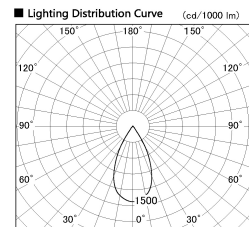

Item no. DD126-4055WB9027-LX

Series Name: Cledy versa L-G
(DD126_AG-LX)

Installation	Recessed mount
Type	Lens type adjustable downlight : Antiglare type
Fixture wattage	38.5W
Beam angle	51deg
Color Temp.	2700K
CRI	Ra>90
Luminous	2859 lm
Body	Die-castaluminumalloy
Body finish	N/A
Trim finish	Black
Reflector finish	White
IP Rate	IP20
Light source	COB module
Input Voltage	AC220~240V
Dimming Type	Non-Dimmable
Certificate	CE,CCC
Cut Hole	150mm