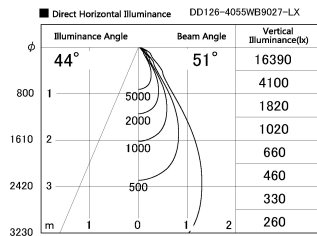

Item no. DD126-4055WB9027-LX

Series Name: Cledy versa L-G
(DD126_AG-LX)

Installation	Recessed mount
Type	Lens type adjustable downlight : Antiglare type
Fixture wattage	38.5W
Beam angle	51deg
Color Temp.	2700K
CRI	Ra>90
Luminous	2859 lm
Body	Die-castaluminumalloy
Body finish	N/A
Trim finish	Black
Reflector finish	White
IP Rate	IP20
Light source	COB module
Input Voltage	AC220~240V
Dimming Type	Non-Dimmable
Certificate	CE,CCC
Cut Hole	150mm