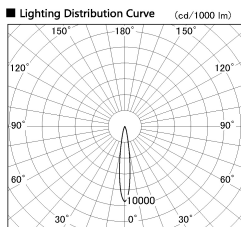

Item no. DD126-3715WB9027-LX

Series Name: Cledy versa L-G
(DD126_AG-LX)

Installation	Recessed mount
Type	Lens type adjustable downlight : Antiglare type
Fixture wattage	35.5W
Beam angle	15deg
Color Temp.	2700K
CRI	Ra>90
Luminous	2905 lm
Body	Die-castaluminumalloy
Body finish	N/A
Trim finish	Black
Reflector finish	White
IP Rate	IP20
Light source	COB module
Input Voltage	AC220~240V
Dimming Type	Non-Dimmable
Certificate	CE,CCC
Cut Hole	150mm

■ Direct Horizontal Illuminance DD126-3715WB9027-LX

Illuminance Angle	Beam Angle	Vertical Illuminance(lx)
14°	15°	110870
1	5000	27720
20000		12320
10000		6930
5000		4430
3		3080
730		2260
980 m	1 2 0 0 1 2	1730