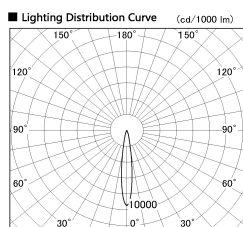

Item no. DD126-3715WB9027-LX

Series Name: Cledy versa L-G
(DD126_AG-LX)

Installation	Recessed mount
Type	Lens type adjustable downlight : Antiglare type
Fixture wattage	35.5W
Beam angle	15deg
Color Temp.	2700K
CRI	Ra>90
Luminous	2905 lm
Body	Die-castaluminumalloy
Body finish	N/A
Trim finish	Black
Reflector finish	White
IP Rate	IP20
Light source	COB module
Input Voltage	AC220~240V
Dimming Type	Non-Dimmable
Certificate	CE,CCC
Cut Hole	150mm

■ Direct Horizontal Illuminance DD126-3715WB9027-LX

φ	Illuminance Angle	Beam Angle	Vertical Illuminance(lx)		
240	14°	15°	110870		
1			27720		
490			12320		
2			6930		
730			4430		
3			3080		
980			2260		
m	1	2 0 0	1	2	1730