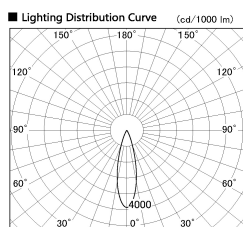

Item no. DD126-3725WB9027-LX

Series Name: Cledy versa L-G
(DD126_AG-LX)

Installation	Recessed mount
Type	Lens type adjustable downlight : Antiglare type
Fixture wattage	35.5W
Beam angle	27deg
Color Temp.	2700K
CRI	Ra>90
Luminous	3160 lm
Body	Die-castaluminumalloy
Body finish	N/A
Trim finish	Black
Reflector finish	White
IP Rate	IP20
Light source	COB module
Input Voltage	AC220~240V
Dimming Type	Non-Dimmable
Certificate	CE,CCC
Cut Hole	150mm

■ Direct Horizontal Illuminance DD126-3725WB9027-LX

Illuminance Angle	Beam Angle	Vertical Illuminance (lx)
25°	27°	49390
1		12350
2000		5490
10000		3090
5000		1980
2		1370
800		1010
1330		770
3		
1770		