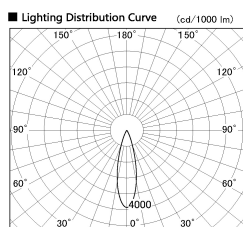

Item no. DD126-3725WB9027-LX

Series Name: Cledy versa L-G
(DD126_AG-LX)

Installation	Recessed mount
Type	Lens type adjustable downlight : Antiglare type
Fixture wattage	35.5W
Beam angle	27deg
Color Temp.	2700K
CRI	Ra>90
Luminous	3160 lm
Body	Die-castaluminumalloy
Body finish	N/A
Trim finish	Black
Reflector finish	White
IP Rate	IP20
Light source	COB module
Input Voltage	AC220~240V
Dimming Type	Non-Dimmable
Certificate	CE,CCC
Cut Hole	150mm

■ Direct Horizontal Illuminance DD126-3725WB9027-LX

φ	Illuminance Angle	Beam Angle	Vertical Illuminance (lx)
440	25°	27°	49390
1			12350
800			5490
2			3090
1330			1980
3			1370
1770			1010
m	1	1	770