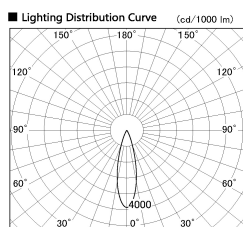

Item no. DD126-3725WB9027-LX

Series Name: Cledy versa L-G  
(DD126\_AG-LX)

Installation	Recessed mount
Type	Lens type adjustable downlight : Antiglare type
Fixture wattage	35.5W
Beam angle	27deg
Color Temp.	2700K
CRI	Ra>90
Luminous	3160 lm
Body	Die-castaluminumalloy
Body finish	N/A
Trim finish	Black
Reflector finish	White
IP Rate	IP20
Light source	COB module
Input Voltage	AC220~240V
Dimming Type	Non-Dimmable
Certificate	CE,CCC
Cut Hole	150mm

■ Direct Horizontal Illuminance DD126-3725WB9027-LX

φ	Illuminance Angle	Beam Angle	Vertical Illuminance(lx)	
440	25°	27°	49390	
1			12350	
800			5490	
2			3090	
1330			1980	
3			1370	
1770			1010	
m	1	1	2	770