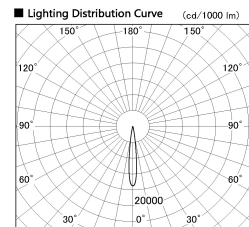

Item no. DD126-2515WB9027-LX

Series Name: Cledy versa L-G
(DD126_AG-LX)

■ Direct Horizontal Illuminance DD126-2515WB9027-LX

φ	Illuminance Angle	Beam Angle	Vertical Illuminance (lx)
210	12°	13°	104980
1	5000		26240
2	20000		11660
420	10000		6560
2	5000		4200
630			2920
3			2140
840	m	2000	1640

Installation	Recessed mount
Type	Lens type adjustable downlight : Antiglare type
Fixture wattage	24W
Beam angle	14deg
Color Temp.	2700K
CRI	Ra>90
Luminous	1739 lm
Body	Die-castaluminumalloy
Body finish	N/A
Trim finish	Black
Reflector finish	White
IP Rate	IP20
Light source	COB module
Input Voltage	AC220~240V
Dimming Type	Non-Dimmable
Certificate	CE,CCC
Cut Hole	125mm