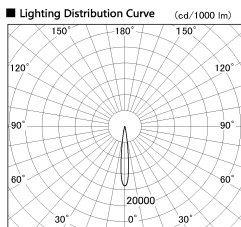

Item no. DD126-2515WB9027-LX

Series Name: Cledy versa L-G
(DD126_AG-LX)

Installation	Recessed mount
Type	Lens type adjustable downlight : Antiglare type
Fixture wattage	24W
Beam angle	14deg
Color Temp.	2700K
CRI	Ra>90
Luminous	1739 lm
Body	Die-castaluminumalloy
Body finish	N/A
Trim finish	Black
Reflector finish	White
IP Rate	IP20
Light source	COB module
Input Voltage	AC220~240V
Dimming Type	Non-Dimmable
Certificate	CE,CCC
Cut Hole	125mm

■ Direct Horizontal Illuminance DD126-2515WB9027-LX

φ	Illuminance Angle	Beam Angle	Vertical Illuminance(lx)
210	12°	13°	104980
1	5000		26240
2	20000		11660
420	10000		6560
2	5000		4200
630			2920
3			2140
840	m	200	1640