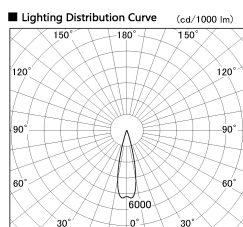

Item no. DD126-2525WB9027-LX

Series Name: Cledy versa L-G
(DD126_AG-LX)

Installation	Recessed mount
Type	Lens type adjustable downlight : Antiglare type
Fixture wattage	24W
Beam angle	25deg
Color Temp.	2700K
CRI	Ra>90
Luminous	1842 lm
Body	Die-castaluminumalloy
Body finish	N/A
Trim finish	Black
Reflector finish	White
IP Rate	IP20
Light source	COB module
Input Voltage	AC220~240V
Dimming Type	Non-Dimmable
Certificate	CE,CCC
Cut Hole	125mm

■ Direct Horizontal Illuminance DD126-2525WB9027-LX

Illuminance Angle	Beam Angle	Vertical Illuminance (lx)
25°	26°	36990
		9250
		4110
		2310
		1480
		1030
		750
		580