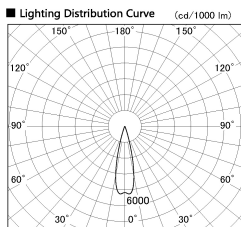

Item no. DD126-2525WB9027-LX

Series Name: Cledy versa L-G
(DD126_AG-LX)

Installation	Recessed mount
Type	Lens type adjustable downlight : Antiglare type
Fixture wattage	24W
Beam angle	25deg
Color Temp.	2700K
CRI	Ra>90
Luminous	1842 lm
Body	Die-castaluminumalloy
Body finish	N/A
Trim finish	Black
Reflector finish	White
IP Rate	IP20
Light source	COB module
Input Voltage	AC220~240V
Dimming Type	Non-Dimmable
Certificate	CE,CCC
Cut Hole	125mm

■ Direct Horizontal Illuminance DD126-2525WB9027-LX

Illuminance Angle	Beam Angle	Vertical Illuminance (lx)
25°	26°	36990
		9250
		4110
		2310
		1480
		1030
		750
		580