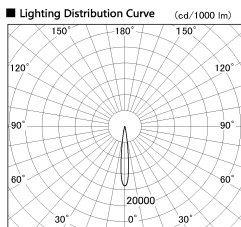

Item no. DD126-2015WB9027-LX

Series Name: Cledy versa L-G
(DD126_AG-LX)

Installation	Recessed mount
Type	Lens type adjustable downlight : Antiglare type
Fixture wattage	18.6W
Beam angle	14deg
Color Temp.	2700K
CRI	Ra>90
Luminous	1350 lm
Body	Die-castaluminumalloy
Body finish	N/A
Trim finish	Black
Reflector finish	White
IP Rate	IP20
Light source	COB module
Input Voltage	AC220~240V
Dimming Type	Non-Dimmable
Certificate	CE,CCC
Cut Hole	125mm

■ Direct Horizontal Illuminance DD126-2015WB9027-LX

φ	Illuminance Angle	Beam Angle	Vertical Illuminance(ft)
120	12°	13°	81500
100			20370
80			9060
60			5090
40			3260
20			2260
10			1660
5			1270