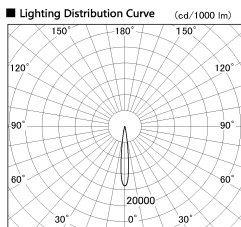

Item no. DD126-2015WB9027-LX

Series Name: Cledy versa L-G
(DD126_AG-LX)

Installation	Recessed mount
Type	Lens type adjustable downlight : Antiglare type
Fixture wattage	18.6W
Beam angle	14deg
Color Temp.	2700K
CRI	Ra>90
Luminous	1350 lm
Body	Die-castaluminumalloy
Body finish	N/A
Trim finish	Black
Reflector finish	White
IP Rate	IP20
Light source	COB module
Input Voltage	AC220~240V
Dimming Type	Non-Dimmable
Certificate	CE,CCC
Cut Hole	125mm

■ Direct Horizontal Illuminance DD126-2015WB9027-LX

φ	Illuminance Angle	Beam Angle	Vertical Illuminance(ft)		
210	12°	13°	81500		
1			20370		
420			9060		
2			5090		
630			3260		
3			2260		
840			1660		
m	1	0	1	2	1270