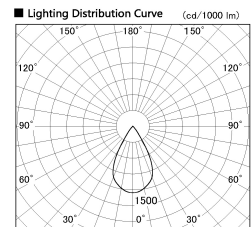

Item no. DD126-2055WB9027-LX

Series Name: Cledy versa L-G
(DD126_AG-LX)

Installation	Recessed mount
Type	Lens type adjustable downlight : Antiglare type
Fixture wattage	18.6W
Beam angle	55deg
Color Temp.	2700K
CRI	Ra>90
Luminous	1358 lm
Body	Die-castaluminumalloy
Body finish	N/A
Trim finish	Black
Reflector finish	White
IP Rate	IP20
Light source	COB module
Input Voltage	AC220~240V
Dimming Type	Non-Dimmable
Certificate	CE,CCC
Cut Hole	125mm