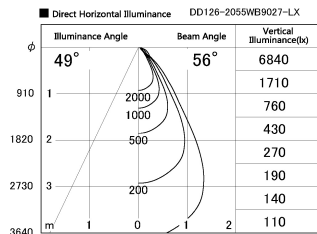

Item no. DD126-2055WB9027-LX

Series Name: Cledy versa L-G  
(DD126\_AG-LX)

Installation	Recessed mount
Type	Lens type adjustable downlight : Antiglare type
Fixture wattage	18.6W
Beam angle	55deg
Color Temp.	2700K
CRI	Ra>90
Luminous	1358 lm
Body	Die-castaluminumalloy
Body finish	N/A
Trim finish	Black
Reflector finish	White
IP Rate	IP20
Light source	COB module
Input Voltage	AC220~240V
Dimming Type	Non-Dimmable
Certificate	CE,CCC
Cut Hole	125mm