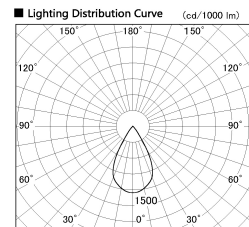

Item no. DD126-2055WB9027-LX

Series Name: Cledy versa L-G  
(DD126\_AG-LX)

Installation	Recessed mount
Type	Lens type adjustable downlight : Antiglare type
Fixture wattage	18.6W
Beam angle	55deg
Color Temp.	2700K
CRI	Ra>90
Luminous	1358 lm
Body	Die-castaluminumalloy
Body finish	N/A
Trim finish	Black
Reflector finish	White
IP Rate	IP20
Light source	COB module
Input Voltage	AC220~240V
Dimming Type	Non-Dimmable
Certificate	CE,CCC
Cut Hole	125mm