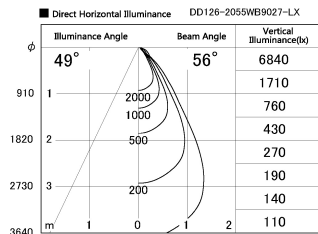

Item no. DD126-2055WB9027-LX

Series Name: Cledy versa L-G
(DD126_AG-LX)

Installation	Recessed mount
Type	Lens type adjustable downlight : Antiglare type
Fixture wattage	18.6W
Beam angle	55deg
Color Temp.	2700K
CRI	Ra>90
Luminous	1358 lm
Body	Die-castaluminumalloy
Body finish	N/A
Trim finish	Black
Reflector finish	White
IP Rate	IP20
Light source	COB module
Input Voltage	AC220~240V
Dimming Type	Non-Dimmable
Certificate	CE,CCC
Cut Hole	125mm