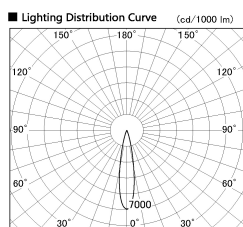

Item no. DD126-1415WB9027-LX

Series Name: Cledy versa L-G  
(DD126\_AG-LX)

Installation	Recessed mount
Type	Lens type adjustable downlight : Antiglare type
Fixture wattage	14W
Beam angle	19deg
Color Temp.	2700K
CRI	Ra>90
Luminous	1105 lm
Body	Die-castaluminumalloy
Body finish	N/A
Trim finish	Black
Reflector finish	White
IP Rate	IP20
Light source	COB module
Input Voltage	AC220~240V
Dimming Type	Non-Dimmable
Certificate	CE,CCC
Cut Hole	100mm

■ Direct Horizontal Illuminance DD126-1415WB9027-LX

Illuminance Angle	Beam Angle	Vertical Illuminance (lx)
19°	20°	30850
		7710
		3430
		1930
		1230
		860
		630
		480