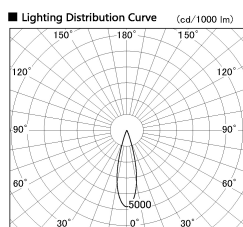

Item no. DD126-1425WB9027-LX

Series Name: Cledy versa L-G  
(DD126\_AG-LX)

Installation	Recessed mount
Type	Lens type adjustable downlight : Antiglare type
Fixture wattage	14W
Beam angle	26deg
Color Temp.	2700K
CRI	Ra>90
Luminous	1222 lm
Body	Die-castaluminumalloy
Body finish	N/A
Trim finish	Black
Reflector finish	White
IP Rate	IP20
Light source	COB module
Input Voltage	AC220~240V
Dimming Type	Non-Dimmable
Certificate	CE,CCC
Cut Hole	100mm

■ Direct Horizontal Illuminance DD126-1425WB9027-LX

φ	Illuminance Angle	Beam Angle	Vertical Illuminance (lx)
440	25°	26°	23680
1			5920
800			2630
2			1480
1330			950
3			660
1770			480
m	1	0	370