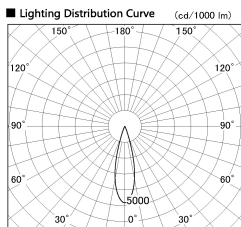

Item no. DD126-1425WB9027-LX

Series Name: Cledy versa L-G
(DD126_AG-LX)

Installation	Recessed mount
Type	Lens type adjustable downlight : Antiglare type
Fixture wattage	14W
Beam angle	26deg
Color Temp.	2700K
CRI	Ra>90
Luminous	1222 lm
Body	Die-castaluminumalloy
Body finish	N/A
Trim finish	Black
Reflector finish	White
IP Rate	IP20
Light source	COB module
Input Voltage	AC220~240V
Dimming Type	Non-Dimmable
Certificate	CE,CCC
Cut Hole	100mm

■ Direct Horizontal Illuminance DD126-1425WB9027-LX

Illuminance Angle	Beam Angle	Vertical Illuminance (lx)
25°	26°	23680
1		5920
10000		2630
5000		1480
2000		950
800		660
2		480
1330		370
3		
1770		
m		