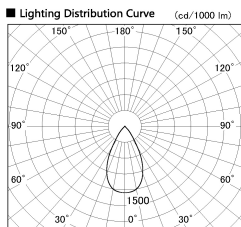

Item no. DD126-1455WB9027-LX

Series Name: Cledy versa L-G
(DD126_AG-LX)

Installation	Recessed mount
Type	Lens type adjustable downlight : Antiglare type
Fixture wattage	14W
Beam angle	48deg
Color Temp.	2700K
CRI	Ra>90
Luminous	1105 lm
Body	Die-castaluminumalloy
Body finish	N/A
Trim finish	Black
Reflector finish	White
IP Rate	IP20
Light source	COB module
Input Voltage	AC220~240V
Dimming Type	Non-Dimmable
Certificate	CE,CCC
Cut Hole	100mm