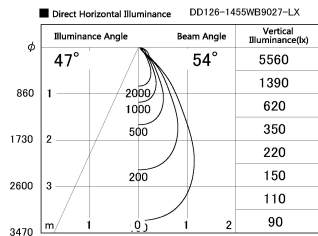

Item no. DD126-1455WB9027-LX

Series Name: Cledy versa L-G
(DD126_AG-LX)

Installation	Recessed mount
Type	Lens type adjustable downlight : Antiglare type
Fixture wattage	14W
Beam angle	48deg
Color Temp.	2700K
CRI	Ra>90
Luminous	1105 lm
Body	Die-castaluminumalloy
Body finish	N/A
Trim finish	Black
Reflector finish	White
IP Rate	IP20
Light source	COB module
Input Voltage	AC220~240V
Dimming Type	Non-Dimmable
Certificate	CE,CCC
Cut Hole	100mm