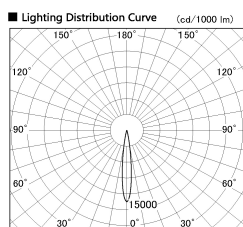

Item no. DD126-0815WB9027-LX

Series Name: Cledy versa L-G
(DD126_AG-LX)

Installation	Recessed mount
Type	Lens type adjustable downlight : Antiglare type
Fixture wattage	7.4W
Beam angle	14deg
Color Temp.	2700K
CRI	Ra>90
Luminous	572 lm
Body	Die-castaluminumalloy
Body finish	N/A
Trim finish	Black
Reflector finish	White
IP Rate	IP20
Light source	COB module
Input Voltage	AC220~240V
Dimming Type	Non-Dimmable
Certificate	CE,CCC
Cut Hole	100mm

■ Direct Horizontal Illuminance DD126-0815WB9027-LX

φ	Illuminance Angle	Beam Angle	Vertical Illuminance (lx)
1	13°	14°	31080
2			7770
3			3450
4			1940
5			1240
6			860
7			630
8			490