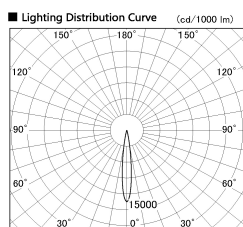

Item no. DD126-0815WB9027-LX

Series Name: Cledy versa L-G
(DD126_AG-LX)

Installation	Recessed mount
Type	Lens type adjustable downlight : Antiglare type
Fixture wattage	7.4W
Beam angle	14deg
Color Temp.	2700K
CRI	Ra>90
Luminous	572 lm
Body	Die-castaluminumalloy
Body finish	N/A
Trim finish	Black
Reflector finish	White
IP Rate	IP20
Light source	COB module
Input Voltage	AC220~240V
Dimming Type	Non-Dimmable
Certificate	CE,CCC
Cut Hole	100mm

■ Direct Horizontal Illuminance DD126-0815WB9027-LX

φ	Illuminance Angle	Beam Angle	Vertical Illuminance (lx)
1	13°	14°	31080
2			7770
3			3450
4			1940
5			1240
6			860
8			630
10			490