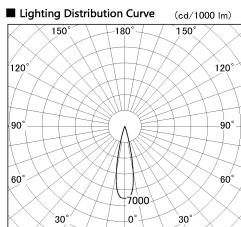

Item no. DD126-0825WB9027-LX

Series Name: Cledy versa L-G  
(DD126\_AG-LX)

Installation	Recessed mount
Type	Lens type adjustable downlight : Antiglare type
Fixture wattage	7.4W
Beam angle	22deg
Color Temp.	2700K
CRI	Ra>90
Luminous	622 lm
Body	Die-castaluminumalloy
Body finish	N/A
Trim finish	Black
Reflector finish	White
IP Rate	IP20
Light source	COB module
Input Voltage	AC220~240V
Dimming Type	Non-Dimmable
Certificate	CE,CCC
Cut Hole	100mm

■ Direct Horizontal Illuminance DD126-0825WB9027-LX

Illuminance Angle	Beam Angle	Vertical Illuminance (lx)
21°	23°	15830
370	1	3960
740	2	1760
1110	3	990
1480	m	630
	1	440
	0	320
	1	250
	2	250