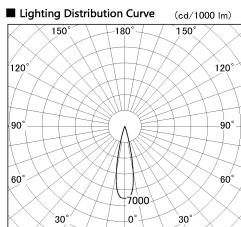

Item no. DD126-0825WB9027-LX

Series Name: Cledy versa L-G
(DD126_AG-LX)

Installation	Recessed mount
Type	Lens type adjustable downlight : Antiglare type
Fixture wattage	7.4W
Beam angle	22deg
Color Temp.	2700K
CRI	Ra>90
Luminous	622 lm
Body	Die-castaluminumalloy
Body finish	N/A
Trim finish	Black
Reflector finish	White
IP Rate	IP20
Light source	COB module
Input Voltage	AC220~240V
Dimming Type	Non-Dimmable
Certificate	CE,CCC
Cut Hole	100mm

■ Direct Horizontal Illuminance DD126-0825WB9027-LX

φ	Illuminance Angle	Beam Angle	Vertical Illuminance (lx)
370	21°	23°	15830
740	1		3960
1110	2		1760
1480	3		990
	m		630
			440
			320
			250