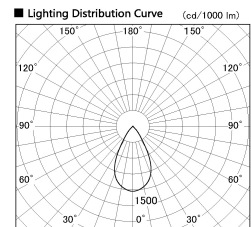

Item no. DD126-0855WB9027-LX

Series Name: Cledy versa L-G  
(DD126\_AG-LX)

Installation	Recessed mount
Type	Lens type adjustable downlight : Antiglare type
Fixture wattage	7.4W
Beam angle	48deg
Color Temp.	2700K
CRI	Ra>90
Luminous	561 lm
Body	Die-castaluminumalloy
Body finish	N/A
Trim finish	Black
Reflector finish	White
IP Rate	IP20
Light source	COB module
Input Voltage	AC220~240V
Dimming Type	Non-Dimmable
Certificate	CE,CCC
Cut Hole	100mm