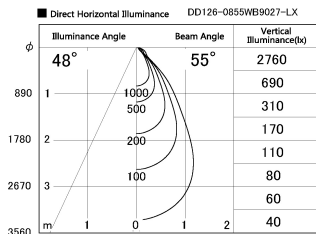

Item no. DD126-0855WB9027-LX

Series Name: Cledy versa L-G  
(DD126\_AG-LX)

Installation	Recessed mount
Type	Lens type adjustable downlight : Antiglare type
Fixture wattage	7.4W
Beam angle	48deg
Color Temp.	2700K
CRI	Ra>90
Luminous	561 lm
Body	Die-castaluminumalloy
Body finish	N/A
Trim finish	Black
Reflector finish	White
IP Rate	IP20
Light source	COB module
Input Voltage	AC220~240V
Dimming Type	Non-Dimmable
Certificate	CE,CCC
Cut Hole	100mm