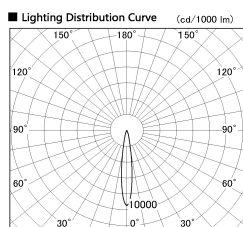

Item no. DD126-4015WB9030-LX

Series Name: Cledy versa L-G  
(DD126\_AG-LX)

Installation	Recessed mount
Type	Lens type adjustable downlight : Antiglare type
Fixture wattage	38.5W
Beam angle	15deg
Color Temp.	3000K
CRI	Ra>90
Luminous	3168 lm
Body	Die-castaluminumalloy
Body finish	N/A
Trim finish	Black
Reflector finish	White
IP Rate	IP20
Light source	COB module
Input Voltage	AC220~240V
Dimming Type	Non-Dimmable
Certificate	CE,CCC
Cut Hole	150mm

■ Direct Horizontal Illuminance DD126-4015WB9030-LX

Illuminance Angle	Beam Angle	Vertical Illuminance (lx)
14°	15°	120910
1		30230
2		13430
3		7560
4		4840
5		3360
6		2470
7		1890