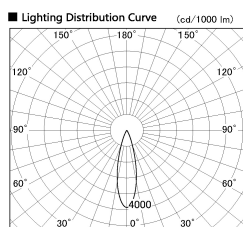

Item no. DD126-4025WB9030-LX

Series Name: Cledy versa L-G
(DD126_AG-LX)

Installation	Recessed mount
Type	Lens type adjustable downlight : Antiglare type
Fixture wattage	38.5W
Beam angle	27deg
Color Temp.	3000K
CRI	Ra>90
Luminous	3460 lm
Body	Die-castaluminumalloy
Body finish	N/A
Trim finish	Black
Reflector finish	White
IP Rate	IP20
Light source	COB module
Input Voltage	AC220~240V
Dimming Type	Non-Dimmable
Certificate	CE,CCC
Cut Hole	150mm

■ Direct Horizontal Illuminance DD126-4025WB9030-LX

Illuminance Angle	Beam Angle	Vertical Illuminance (lx)
25°	27°	54080
440	1	13520
800	2	6010
1330	3	3380
1770	m	2160
	1	1500
	2	1100
	1	840