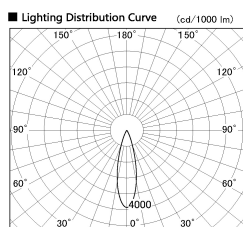

Item no. DD126-4025WB9030-LX

Series Name: Cledy versa L-G  
(DD126\_AG-LX)

Installation	Recessed mount
Type	Lens type adjustable downlight : Antiglare type
Fixture wattage	38.5W
Beam angle	27deg
Color Temp.	3000K
CRI	Ra>90
Luminous	3460 lm
Body	Die-castaluminumalloy
Body finish	N/A
Trim finish	Black
Reflector finish	White
IP Rate	IP20
Light source	COB module
Input Voltage	AC220~240V
Dimming Type	Non-Dimmable
Certificate	CE,CCC
Cut Hole	150mm

Direct Horizontal Illuminance DD126-4025WB9030-LX

Illuminance Angle	Beam Angle	Vertical Illuminance (lx)
25°	27°	54080
440	1	13520
880	2	6010
1320	3	3380
1760	m	2160
	1	1500
	2	1100
	3	840