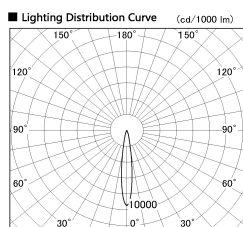

Item no. DD126-3715WB9030-LX

Series Name: Cledy versa L-G
(DD126_AG-LX)

Installation	Recessed mount
Type	Lens type adjustable downlight : Antiglare type
Fixture wattage	35.5W
Beam angle	15deg
Color Temp.	3000K
CRI	Ra>90
Luminous	3026 lm
Body	Die-castaluminumalloy
Body finish	N/A
Trim finish	Black
Reflector finish	White
IP Rate	IP20
Light source	COB module
Input Voltage	AC220~240V
Dimming Type	Non-Dimmable
Certificate	CE,CCC
Cut Hole	150mm

■ Direct Horizontal Illuminance DD126-3715WB9030-LX

Illuminance Angle	Beam Angle	Vertical Illuminance (lx)
14°	15°	115490
1	5000	28870
2	20000	12830
3	10000	7220
4	5000	4620
5		3210
6		2360
7		1800