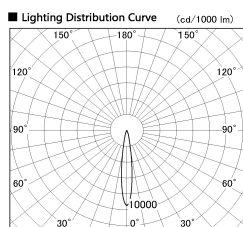

Item no. DD126-3715WB9030-LX

Series Name: Cledy versa L-G
(DD126_AG-LX)

Installation	Recessed mount
Type	Lens type adjustable downlight : Antiglare type
Fixture wattage	35.5W
Beam angle	15deg
Color Temp.	3000K
CRI	Ra>90
Luminous	3026 lm
Body	Die-castaluminumalloy
Body finish	N/A
Trim finish	Black
Reflector finish	White
IP Rate	IP20
Light source	COB module
Input Voltage	AC220~240V
Dimming Type	Non-Dimmable
Certificate	CE,CCC
Cut Hole	150mm

■ Direct Horizontal Illuminance DD126-3715WB9030-LX

Illuminance Angle	Beam Angle	Vertical Illuminance (lx)
14°	15°	115490
1		28870
		12830
2		7220
		4620
3		3210
		2360
980 m	2,9,0	1800