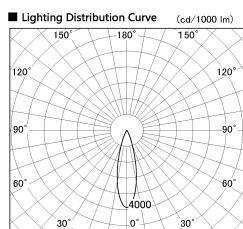

Item no. DD126-3725WB9030-LX

Series Name: Cledy versa L-G  
(DD126\_AG-LX)

Installation	Recessed mount
Type	Lens type adjustable downlight : Antiglare type
Fixture wattage	35.5W
Beam angle	27deg
Color Temp.	3000K
CRI	Ra>90
Luminous	3292 lm
Body	Die-castaluminumalloy
Body finish	N/A
Trim finish	Black
Reflector finish	White
IP Rate	IP20
Light source	COB module
Input Voltage	AC220~240V
Dimming Type	Non-Dimmable
Certificate	CE,CCC
Cut Hole	150mm

■ Direct Horizontal Illuminance DD126-3725WB9030-LX

Illuminance Angle	Beam Angle	Vertical Illuminance (lx)
25°	27°	51450
1		12860
2000lx		5720
1000lx		3220
800		2060
2		1430
5000lx		1050
1330		800
3		
2000lx		
1770		
m		