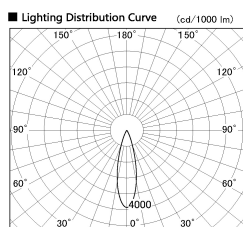

Item no. DD126-3725WB9030-LX

Series Name: Cledy versa L-G
(DD126_AG-LX)

| | |
|------------------|--|
| Installation | Recessed mount |
| Type | Lens type adjustable downlight : Antiglare type |
| Fixture wattage | 35.5W |
| Beam angle | 27deg |
| Color Temp. | 3000K |
| CRI | Ra>90 |
| Luminous | 3292 lm |
| Body | Die-castaluminumalloy |
| Body finish | N/A |
| Trim finish | Black |
| Reflector finish | White |
| IP Rate | IP20 |
| Light source | COB module |
| Input Voltage | AC220~240V |
| Dimming Type | Non-Dimmable |
| Certificate | CE,CCC |
| Cut Hole | 150mm |

■ Direct Horizontal Illuminance DD126-3725WB9030-LX

| φ | Illuminance Angle | Beam Angle | Vertical Illuminance (lx) | |
|------|-------------------|------------|---------------------------|-----|
| 440 | 25° | 27° | 51450 | |
| 1 | | | 12860 | |
| 800 | | | 5720 | |
| 2 | | | 3220 | |
| 1330 | | | 2060 | |
| 3 | | | 1430 | |
| 1770 | | | 1050 | |
| m | 1 | 1 | 2 | 800 |