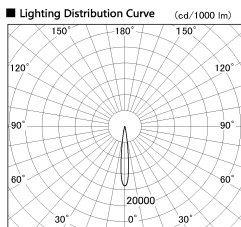

Item no. DD126-2515WB9030-LX

Series Name: Cledy versa L-G
(DD126_AG-LX)

Installation	Recessed mount
Type	Lens type adjustable downlight : Antiglare type
Fixture wattage	24W
Beam angle	14deg
Color Temp.	3000K
CRI	Ra>90
Luminous	1811 lm
Body	Die-castaluminumalloy
Body finish	N/A
Trim finish	Black
Reflector finish	White
IP Rate	IP20
Light source	COB module
Input Voltage	AC220~240V
Dimming Type	Non-Dimmable
Certificate	CE,CCC
Cut Hole	125mm

Direct Horizontal Illuminance DD126-2515WB9030-LX

φ	Illuminance Angle	Beam Angle	Vertical Illuminance(lx)
210	12°	13°	109330
1	50000		27330
2	20000		12150
420	10000		6830
2	5000		4370
630			3040
3			2230
840	m	1 2 0 0 1 2	1710