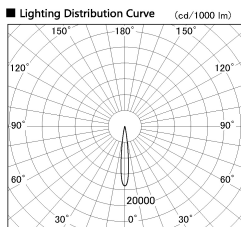

Item no. DD126-2515WB9030-LX

Series Name: Cledy versa L-G
(DD126_AG-LX)

■ Direct Horizontal Illuminance DD126-2515WB9030-LX

φ	Illuminance Angle	Beam Angle	Vertical Illuminance (lx)
210	12°	13°	109330
1			27330
420			12150
2			6830
630			4370
3			3040
840			2230
m	1	2	1710

Installation	Recessed mount
Type	Lens type adjustable downlight : Antiglare type
Fixture wattage	24W
Beam angle	14deg
Color Temp.	3000K
CRI	Ra>90
Luminous	1811 lm
Body	Die-castaluminumalloy
Body finish	N/A
Trim finish	Black
Reflector finish	White
IP Rate	IP20
Light source	COB module
Input Voltage	AC220~240V
Dimming Type	Non-Dimmable
Certificate	CE,CCC
Cut Hole	125mm