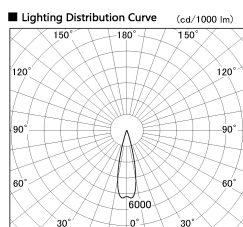

Item no. DD126-2525WB9030-LX

Series Name: Cledy versa L-G
(DD126_AG-LX)

Installation	Recessed mount
Type	Lens type adjustable downlight : Antiglare type
Fixture wattage	24W
Beam angle	25deg
Color Temp.	3000K
CRI	Ra>90
Luminous	1919 lm
Body	Die-castaluminumalloy
Body finish	N/A
Trim finish	Black
Reflector finish	White
IP Rate	IP20
Light source	COB module
Input Voltage	AC220~240V
Dimming Type	Non-Dimmable
Certificate	CE,CCC
Cut Hole	125mm

■ Direct Horizontal Illuminance DD126-2525WB9030-LX

Illuminance Angle	Beam Angle	Vertical Illuminance(ft)
25°	26°	38540
		9630
		4280
		2410
		1540
		1070
		790
		600