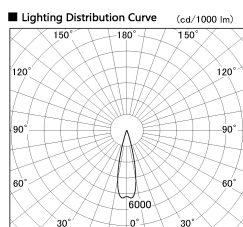

Item no. DD126-2525WB9030-LX

Series Name: Cledy versa L-G
(DD126_AG-LX)

Installation	Recessed mount
Type	Lens type adjustable downlight : Antiglare type
Fixture wattage	24W
Beam angle	25deg
Color Temp.	3000K
CRI	Ra>90
Luminous	1919 lm
Body	Die-castaluminumalloy
Body finish	N/A
Trim finish	Black
Reflector finish	White
IP Rate	IP20
Light source	COB module
Input Voltage	AC220~240V
Dimming Type	Non-Dimmable
Certificate	CE,CCC
Cut Hole	125mm

■ Direct Horizontal Illuminance DD126-2525WB9030-LX

φ	Illuminance Angle	Beam Angle	Vertical Illuminance(lx)		
440	25°	26°	38540		
1			9630		
800			4280		
2			2410		
1330			1540		
3			1070		
1770			790		
m	1	0	1	2	600