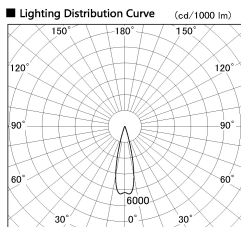

Item no. DD126-2525WB9030-LX

Series Name: Cledy versa L-G
(DD126_AG-LX)

Installation	Recessed mount
Type	Lens type adjustable downlight : Antiglare type
Fixture wattage	24W
Beam angle	25deg
Color Temp.	3000K
CRI	Ra>90
Luminous	1919 lm
Body	Die-castaluminumalloy
Body finish	N/A
Trim finish	Black
Reflector finish	White
IP Rate	IP20
Light source	COB module
Input Voltage	AC220~240V
Dimming Type	Non-Dimmable
Certificate	CE,CCC
Cut Hole	125mm

■ Direct Horizontal Illuminance DD126-2525WB9030-LX

Illuminance Angle	Beam Angle	Vertical Illuminance (lx)
25°	26°	38540
		9630
		4280
		2410
		1540
		1070
		790
		600