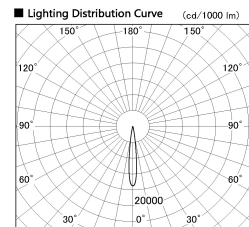

Item no. DD126-2015WB9030-LX

Series Name: Cledy versa L-G
(DD126_AG-LX)

■ Direct Horizontal Illuminance DD126-2015WB9030-LX

φ	Illuminance Angle	Beam Angle	Vertical Illuminance (lx)
120	12°	13°	84880
120			21220
90			9430
90			5300
60			3400
60			2360
30			1730
0			1330

Installation	Recessed mount
Type	Lens type adjustable downlight : Antiglare type
Fixture wattage	18.6W
Beam angle	14deg
Color Temp.	3000K
CRI	Ra>90
Luminous	1406 lm
Body	Die-castaluminumalloy
Body finish	N/A
Trim finish	Black
Reflector finish	White
IP Rate	IP20
Light source	COB module
Input Voltage	AC220~240V
Dimming Type	Non-Dimmable
Certificate	CE,CCC
Cut Hole	125mm