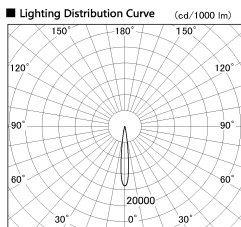

Item no. DD126-2015WB9030-LX

Series Name: Cledy versa L-G
(DD126_AG-LX)

Installation	Recessed mount
Type	Lens type adjustable downlight : Antiglare type
Fixture wattage	18.6W
Beam angle	14deg
Color Temp.	3000K
CRI	Ra>90
Luminous	1406 lm
Body	Die-castaluminumalloy
Body finish	N/A
Trim finish	Black
Reflector finish	White
IP Rate	IP20
Light source	COB module
Input Voltage	AC220~240V
Dimming Type	Non-Dimmable
Certificate	CE,CCC
Cut Hole	125mm

■ Direct Horizontal Illuminance DD126-2015WB9030-LX

φ	Illuminance Angle	Beam Angle	Vertical Illuminance(lx)
210	12°	13°	84880
1			21220
2			9430
420			5300
2			3400
630			2360
3			1730
840			1330