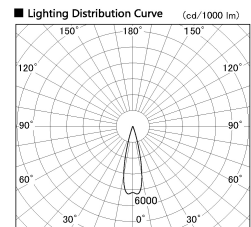

Item no. DD126-2025WB9030-LX

Series Name: Cledy versa L-G
(DD126_AG-LX)

■ Direct Horizontal Illuminance DD126-2025WB9030-LX

Illuminance Angle	Beam Angle	Vertical Illuminance (lx)
25°	26°	29920
		7480
		3320
		1870
		1200
		830
		610
		470

Installation	Recessed mount
Type	Lens type adjustable downlight : Antiglare type
Fixture wattage	18.6W
Beam angle	25deg
Color Temp.	3000K
CRI	Ra>90
Luminous	1490 lm
Body	Die-castaluminumalloy
Body finish	N/A
Trim finish	Black
Reflector finish	White
IP Rate	IP20
Light source	COB module
Input Voltage	AC220~240V
Dimming Type	Non-Dimmable
Certificate	CE,CCC
Cut Hole	125mm