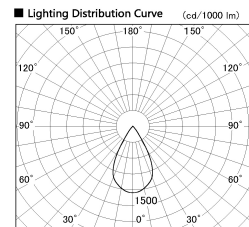

Item no. DD126-2055WB9030-LX

Series Name: Cledy versa L-G
(DD126_AG-LX)

Installation	Recessed mount
Type	Lens type adjustable downlight : Antiglare type
Fixture wattage	18.6W
Beam angle	55deg
Color Temp.	3000K
CRI	Ra>90
Luminous	1414 lm
Body	Die-castaluminumalloy
Body finish	N/A
Trim finish	Black
Reflector finish	White
IP Rate	IP20
Light source	COB module
Input Voltage	AC220~240V
Dimming Type	Non-Dimmable
Certificate	CE,CCC
Cut Hole	125mm