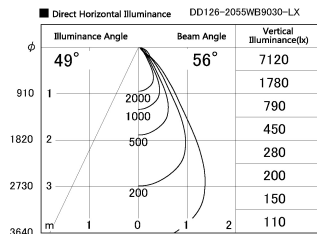

Item no. DD126-2055WB9030-LX

Series Name: Cledy versa L-G
(DD126_AG-LX)

Installation	Recessed mount
Type	Lens type adjustable downlight : Antiglare type
Fixture wattage	18.6W
Beam angle	55deg
Color Temp.	3000K
CRI	Ra>90
Luminous	1414 lm
Body	Die-castaluminumalloy
Body finish	N/A
Trim finish	Black
Reflector finish	White
IP Rate	IP20
Light source	COB module
Input Voltage	AC220~240V
Dimming Type	Non-Dimmable
Certificate	CE,CCC
Cut Hole	125mm