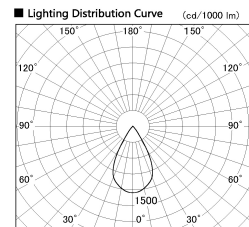

Item no. DD126-2055WB9030-LX

Series Name: Cledy versa L-G  
(DD126\_AG-LX)

Installation	Recessed mount
Type	Lens type adjustable downlight : Antiglare type
Fixture wattage	18.6W
Beam angle	55deg
Color Temp.	3000K
CRI	Ra>90
Luminous	1414 lm
Body	Die-castaluminumalloy
Body finish	N/A
Trim finish	Black
Reflector finish	White
IP Rate	IP20
Light source	COB module
Input Voltage	AC220~240V
Dimming Type	Non-Dimmable
Certificate	CE,CCC
Cut Hole	125mm