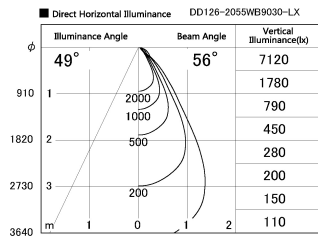

Item no. DD126-2055WB9030-LX

Series Name: Cledy versa L-G  
(DD126\_AG-LX)

Installation	Recessed mount
Type	Lens type adjustable downlight : Antiglare type
Fixture wattage	18.6W
Beam angle	55deg
Color Temp.	3000K
CRI	Ra>90
Luminous	1414 lm
Body	Die-castaluminumalloy
Body finish	N/A
Trim finish	Black
Reflector finish	White
IP Rate	IP20
Light source	COB module
Input Voltage	AC220~240V
Dimming Type	Non-Dimmable
Certificate	CE,CCC
Cut Hole	125mm