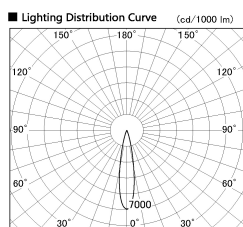

Item no. DD126-1415WB9030-LX

Series Name: Cledy versa L-G
(DD126_AG-LX)

| | |
|------------------|--|
| Installation | Recessed mount |
| Type | Lens type adjustable downlight : Antiglare type |
| Fixture wattage | 14W |
| Beam angle | 19deg |
| Color Temp. | 3000K |
| CRI | Ra>90 |
| Luminous | 1151 lm |
| Body | Die-castaluminumalloy |
| Body finish | N/A |
| Trim finish | Black |
| Reflector finish | White |
| IP Rate | IP20 |
| Light source | COB module |
| Input Voltage | AC220~240V |
| Dimming Type | Non-Dimmable |
| Certificate | CE,CCC |
| Cut Hole | 100mm |

■ Direct Horizontal Illuminance DD126-1415WB9030-LX

| φ | Illuminance Angle | Beam Angle | Vertical Illuminance (lx) |
|------|-------------------|------------|---------------------------|
| 330 | 19° | 20° | 32130 |
| 1 | | | 8030 |
| 660 | | | 3570 |
| 2 | | | 2010 |
| 1000 | | | 1290 |
| 3 | | | 890 |
| 1330 | | | 660 |
| m | 1 | 0 | 500 |