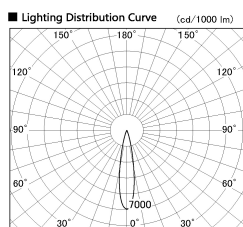

Item no. DD126-1415WB9030-LX

Series Name: Cledy versa L-G
(DD126_AG-LX)

Installation	Recessed mount
Type	Lens type adjustable downlight : Antiglare type
Fixture wattage	14W
Beam angle	19deg
Color Temp.	3000K
CRI	Ra>90
Luminous	1151 lm
Body	Die-castaluminumalloy
Body finish	N/A
Trim finish	Black
Reflector finish	White
IP Rate	IP20
Light source	COB module
Input Voltage	AC220~240V
Dimming Type	Non-Dimmable
Certificate	CE,CCC
Cut Hole	100mm

■ Direct Horizontal Illuminance DD126-1415WB9030-LX

φ	Illuminance Angle	Beam Angle	Vertical Illuminance (lx)
330	19°	20°	32130
1			8030
660			3570
2			2010
1000			1290
3			890
1330			660
m	1	0	500