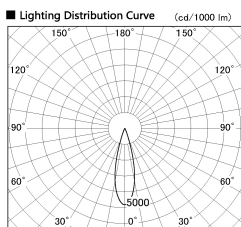

Item no. DD126-1425WB9030-LX

Series Name: Cledy versa L-G  
(DD126\_AG-LX)

Installation	Recessed mount
Type	Lens type adjustable downlight : Antiglare type
Fixture wattage	14W
Beam angle	26deg
Color Temp.	3000K
CRI	Ra>90
Luminous	1273 lm
Body	Die-castaluminumalloy
Body finish	N/A
Trim finish	Black
Reflector finish	White
IP Rate	IP20
Light source	COB module
Input Voltage	AC220~240V
Dimming Type	Non-Dimmable
Certificate	CE,CCC
Cut Hole	100mm

■ Direct Horizontal Illuminance DD126-1425WB9030-LX

Illuminance Angle	Beam Angle	Vertical Illuminance (lx)
25°	26°	24660
440	1	6170
1000		2740
5000		1540
800	2	990
2000		690
1000		500
1330	3	390
500		
1770	m	