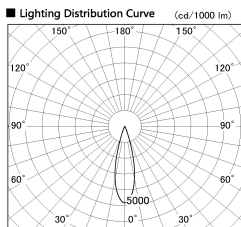

Item no. DD126-1425WB9030-LX

Series Name: Cledy versa L-G  
(DD126\_AG-LX)

■ Direct Horizontal Illuminance DD126-1425WB9030-LX

φ	Illuminance Angle	Beam Angle	Vertical Illuminance (lx)	
440	25°	26°	24660	
1	10000		6170	
800	5000		2740	
2	2000		1540	
1330	1000		990	
3	500		690	
1770	250		500	
m	1	1	2	390

Installation	Recessed mount
Type	Lens type adjustable downlight : Antiglare type
Fixture wattage	14W
Beam angle	26deg
Color Temp.	3000K
CRI	Ra>90
Luminous	1273 lm
Body	Die-castaluminumalloy
Body finish	N/A
Trim finish	Black
Reflector finish	White
IP Rate	IP20
Light source	COB module
Input Voltage	AC220~240V
Dimming Type	Non-Dimmable
Certificate	CE,CCC
Cut Hole	100mm