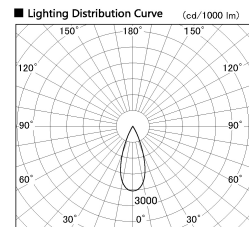

Item no. DD126-1435WB9030-LX

Series Name: Cledy versa L-G
(DD126_AG-LX)

Installation	Recessed mount
Type	Lens type adjustable downlight : Antiglare type
Fixture wattage	14W
Beam angle	38deg
Color Temp.	3000K
CRI	Ra>90
Luminous	1218 lm
Body	Die-castaluminumalloy
Body finish	N/A
Trim finish	Black
Reflector finish	White
IP Rate	IP20
Light source	COB module
Input Voltage	AC220~240V
Dimming Type	Non-Dimmable
Certificate	CE,CCC
Cut Hole	100mm