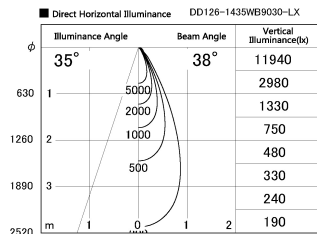

Item no. DD126-1435WB9030-LX

Series Name: Cledy versa L-G
(DD126_AG-LX)

Installation	Recessed mount
Type	Lens type adjustable downlight : Antiglare type
Fixture wattage	14W
Beam angle	38deg
Color Temp.	3000K
CRI	Ra>90
Luminous	1218 lm
Body	Die-castaluminumalloy
Body finish	N/A
Trim finish	Black
Reflector finish	White
IP Rate	IP20
Light source	COB module
Input Voltage	AC220~240V
Dimming Type	Non-Dimmable
Certificate	CE,CCC
Cut Hole	100mm