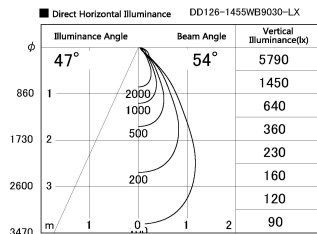

Item no. DD126-1455WB9030-LX

Series Name: Cledy versa L-G
(DD126_AG-LX)

Installation	Recessed mount
Type	Lens type adjustable downlight : Antiglare type
Fixture wattage	14W
Beam angle	48deg
Color Temp.	3000K
CRI	Ra>90
Luminous	1151 lm
Body	Die-castaluminumalloy
Body finish	N/A
Trim finish	Black
Reflector finish	White
IP Rate	IP20
Light source	COB module
Input Voltage	AC220~240V
Dimming Type	Non-Dimmable
Certificate	CE,CCC
Cut Hole	100mm