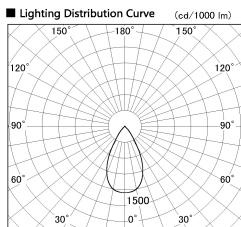

Item no. DD126-1455WB9030-LX

Series Name: Cledy versa L-G
(DD126_AG-LX)

Installation	Recessed mount
Type	Lens type adjustable downlight : Antiglare type
Fixture wattage	14W
Beam angle	48deg
Color Temp.	3000K
CRI	Ra>90
Luminous	1151 lm
Body	Die-castaluminumalloy
Body finish	N/A
Trim finish	Black
Reflector finish	White
IP Rate	IP20
Light source	COB module
Input Voltage	AC220~240V
Dimming Type	Non-Dimmable
Certificate	CE,CCC
Cut Hole	100mm