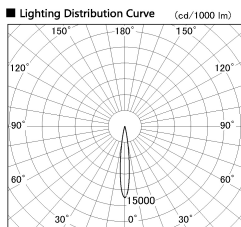

Item no. DD126-0815WB9030-LX

Series Name: Cledy versa L-G
(DD126_AG-LX)

Installation	Recessed mount
Type	Lens type adjustable downlight : Antiglare type
Fixture wattage	7.4W
Beam angle	14deg
Color Temp.	3000K
CRI	Ra>90
Luminous	596 lm
Body	Die-castaluminumalloy
Body finish	N/A
Trim finish	Black
Reflector finish	White
IP Rate	IP20
Light source	COB module
Input Voltage	AC220~240V
Dimming Type	Non-Dimmable
Certificate	CE,CCC
Cut Hole	100mm

■ Direct Horizontal Illuminance DD126-0815WB9030-LX

φ	Illuminance Angle	Beam Angle	Vertical Illuminance (lx)
1	13°	14°	32390
220			8100
1			3600
450			2020
2			1300
680			900
3			660
910			510