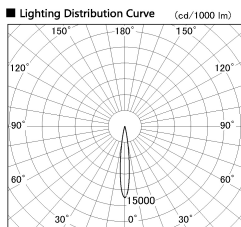

Item no. DD126-0815WB9030-LX

Series Name: Cledy versa L-G
(DD126_AG-LX)

Installation	Recessed mount
Type	Lens type adjustable downlight : Antiglare type
Fixture wattage	7.4W
Beam angle	14deg
Color Temp.	3000K
CRI	Ra>90
Luminous	596 lm
Body	Die-castaluminumalloy
Body finish	N/A
Trim finish	Black
Reflector finish	White
IP Rate	IP20
Light source	COB module
Input Voltage	AC220~240V
Dimming Type	Non-Dimmable
Certificate	CE,CCC
Cut Hole	100mm

■ Direct Horizontal Illuminance DD126-0815WB9030-LX

φ	Illuminance Angle	Beam Angle	Vertical Illuminance (lx)
13°	14°		32390
1			8100
2			3600
3			2020
450			1300
680			900
910			660
1	0	1	510