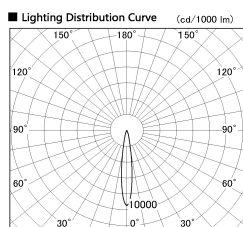

Item no. DD126-4015WB9035-LX

Series Name: Cledy versa L-G  
(DD126\_AG-LX)

Installation	Recessed mount
Type	Lens type adjustable downlight : Antiglare type
Fixture wattage	38.5W
Beam angle	15deg
Color Temp.	3500K
CRI	Ra>90
Luminous	3295 lm
Body	Die-castaluminumalloy
Body finish	N/A
Trim finish	Black
Reflector finish	White
IP Rate	IP20
Light source	COB module
Input Voltage	AC220~240V
Dimming Type	Non-Dimmable
Certificate	CE,CCC
Cut Hole	150mm

■ Direct Horizontal Illuminance DD126-4015WB9035-LX

Illuminance Angle	Beam Angle	Vertical Illuminance (lx)
14°	15°	125750
1		31440
		13970
2		7860
		5030
3		3490
		2570
980 m	1 0 1 2	1960