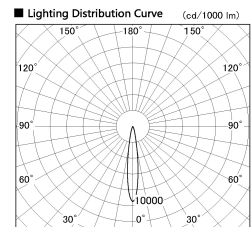

Item no. DD126-4015WB9035-LX

Series Name: Cledy versa L-G
(DD126_AG-LX)

■ Direct Horizontal Illuminance DD126-4015WB9035-LX

Illuminance Angle	Beam Angle	Vertical Illuminance (lx)
14°	15°	125750
1		31440
		13970
2		7860
		5030
3		3490
		2570
980 m	1 0 1 2	1960

Installation	Recessed mount
Type	Lens type adjustable downlight : Antiglare type
Fixture wattage	38.5W
Beam angle	15deg
Color Temp.	3500K
CRI	Ra>90
Luminous	3295 lm
Body	Die-castaluminumalloy
Body finish	N/A
Trim finish	Black
Reflector finish	White
IP Rate	IP20
Light source	COB module
Input Voltage	AC220~240V
Dimming Type	Non-Dimmable
Certificate	CE,CCC
Cut Hole	150mm