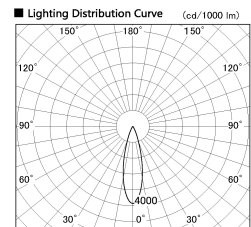

Item no. DD126-4025WB9035-LX

Series Name: Cledy versa L-G  
(DD126\_AG-LX)

■ Direct Horizontal Illuminance DD126-4025WB9035-LX

Illuminance Angle	Beam Angle	Vertical Illuminance (lx)
25°	27°	56240
440	1	14060
800	2	6250
1330	3	3510
1770	m	2250
	1	1560
	2	1150
	3	880

Installation	Recessed mount
Type	Lens type adjustable downlight : Antiglare type
Fixture wattage	38.5W
Beam angle	27deg
Color Temp.	3500K
CRI	Ra>90
Luminous	3598 lm
Body	Die-castaluminumalloy
Body finish	N/A
Trim finish	Black
Reflector finish	White
IP Rate	IP20
Light source	COB module
Input Voltage	AC220~240V
Dimming Type	Non-Dimmable
Certificate	CE,CCC
Cut Hole	150mm