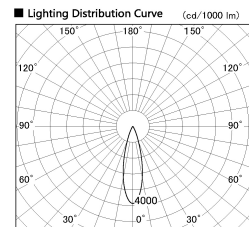

Item no. DD126-4025WB9035-LX

Series Name: Cledy versa L-G  
(DD126\_AG-LX)

■ Direct Horizontal Illuminance DD126-4025WB9035-LX

Illuminance Angle	Beam Angle	Vertical Illuminance (lx)
25°	27°	56240
440	1	14060
800	2	6250
1330	3	3510
1770	m	2250
	1	1560
	2	1150
	3	880

Installation	Recessed mount
Type	Lens type adjustable downlight : Antiglare type
Fixture wattage	38.5W
Beam angle	27deg
Color Temp.	3500K
CRI	Ra>90
Luminous	3598 lm
Body	Die-castaluminumalloy
Body finish	N/A
Trim finish	Black
Reflector finish	White
IP Rate	IP20
Light source	COB module
Input Voltage	AC220~240V
Dimming Type	Non-Dimmable
Certificate	CE,CCC
Cut Hole	150mm