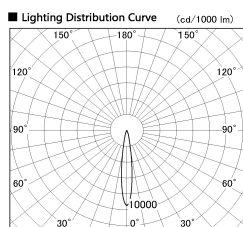

Item no. DD126-3715WB9035-LX

Series Name: Cledy versa L-G  
(DD126\_AG-LX)

Installation	Recessed mount
Type	Lens type adjustable downlight : Antiglare type
Fixture wattage	35.5W
Beam angle	15deg
Color Temp.	3500K
CRI	Ra>90
Luminous	3147 lm
Body	Die-castaluminumalloy
Body finish	N/A
Trim finish	Black
Reflector finish	White
IP Rate	IP20
Light source	COB module
Input Voltage	AC220~240V
Dimming Type	Non-Dimmable
Certificate	CE,CCC
Cut Hole	150mm

■ Direct Horizontal Illuminance DD126-3715WB9035-LX

Illuminance Angle	Beam Angle	Vertical Illuminance (lx)
14°	15°	120110
1		30030
		13350
2		7510
490		4800
730		3340
980		2450
m		1880