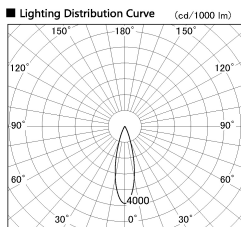

Item no. DD126-3725WB9035-LX

Series Name: Cledy versa L-G  
(DD126\_AG-LX)

Installation	Recessed mount
Type	Lens type adjustable downlight : Antiglare type
Fixture wattage	35.5W
Beam angle	27deg
Color Temp.	3500K
CRI	Ra>90
Luminous	3424 lm
Body	Die-castaluminumalloy
Body finish	N/A
Trim finish	Black
Reflector finish	White
IP Rate	IP20
Light source	COB module
Input Voltage	AC220~240V
Dimming Type	Non-Dimmable
Certificate	CE,CCC
Cut Hole	150mm

■ Direct Horizontal Illuminance DD126-3725WB9035-LX

Illuminance Angle	Beam Angle	Vertical Illuminance (lx)
25°	27°	53520
		13380
		5950
		3340
		2140
		1490
		1090
		840