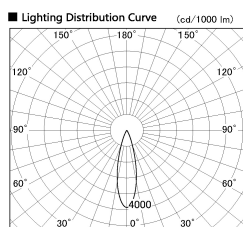

Item no. DD126-3725WB9035-LX

Series Name: Cledy versa L-G
(DD126_AG-LX)

Installation	Recessed mount
Type	Lens type adjustable downlight : Antiglare type
Fixture wattage	35.5W
Beam angle	27deg
Color Temp.	3500K
CRI	Ra>90
Luminous	3424 lm
Body	Die-castaluminumalloy
Body finish	N/A
Trim finish	Black
Reflector finish	White
IP Rate	IP20
Light source	COB module
Input Voltage	AC220~240V
Dimming Type	Non-Dimmable
Certificate	CE,CCC
Cut Hole	150mm

■ Direct Horizontal Illuminance DD126-3725WB9035-LX

φ	Illuminance Angle	Beam Angle	Vertical Illuminance (lx)
440	25°	27°	53520
1			13380
800			5950
2			3340
1330			2140
3			1490
1770			1090
m	1	1 0 0 1 2	840