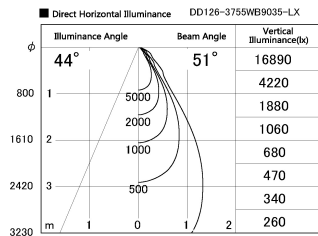

Item no. DD126-3755WB9035-LX

Series Name: Cledy versa L-G
(DD126_AG-LX)

Installation	Recessed mount
Type	Lens type adjustable downlight : Antiglare type
Fixture wattage	35.5W
Beam angle	51deg
Color Temp.	3500K
CRI	Ra>90
Luminous	2947 lm
Body	Die-castaluminumalloy
Body finish	N/A
Trim finish	Black
Reflector finish	White
IP Rate	IP20
Light source	COB module
Input Voltage	AC220~240V
Dimming Type	Non-Dimmable
Certificate	CE,CCC
Cut Hole	150mm