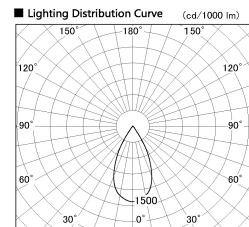

Item no. DD126-3755WB9035-LX

Series Name: Cledy versa L-G
(DD126_AG-LX)

Installation	Recessed mount
Type	Lens type adjustable downlight : Antiglare type
Fixture wattage	35.5W
Beam angle	51deg
Color Temp.	3500K
CRI	Ra>90
Luminous	2947 lm
Body	Die-castaluminumalloy
Body finish	N/A
Trim finish	Black
Reflector finish	White
IP Rate	IP20
Light source	COB module
Input Voltage	AC220~240V
Dimming Type	Non-Dimmable
Certificate	CE,CCC
Cut Hole	150mm