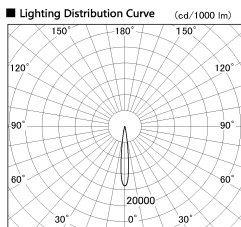

Item no. DD126-2515WB9035-LX

Series Name: Cledy versa L-G
(DD126_AG-LX)

Installation	Recessed mount
Type	Lens type adjustable downlight : Antiglare type
Fixture wattage	24W
Beam angle	14deg
Color Temp.	3500K
CRI	Ra>90
Luminous	1883 lm
Body	Die-castaluminumalloy
Body finish	N/A
Trim finish	Black
Reflector finish	White
IP Rate	IP20
Light source	COB module
Input Voltage	AC220~240V
Dimming Type	Non-Dimmable
Certificate	CE,CCC
Cut Hole	125mm

■ Direct Horizontal Illuminance DD126-2515WB9035-LX

φ	Illuminance Angle	Beam Angle	Vertical Illuminance(lx)
210	12°	13°	113670
1	50000		28420
	20000		12630
420	10000		7100
2	5000		4550
630			3160
3			2320
840	m	2.0	1780