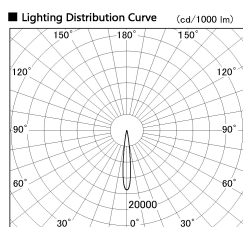

Item no. DD126-2515WB9035-LX

Series Name: Cledy versa L-G
(DD126_AG-LX)

Installation	Recessed mount
Type	Lens type adjustable downlight : Antiglare type
Fixture wattage	24W
Beam angle	14deg
Color Temp.	3500K
CRI	Ra>90
Luminous	1883 lm
Body	Die-castaluminumalloy
Body finish	N/A
Trim finish	Black
Reflector finish	White
IP Rate	IP20
Light source	COB module
Input Voltage	AC220~240V
Dimming Type	Non-Dimmable
Certificate	CE,CCC
Cut Hole	125mm

■ Direct Horizontal Illuminance DD126-2515WB9035-LX

φ	Illuminance Angle	Beam Angle	Vertical Illuminance(lx)
	12°	13°	113670
210	50000		28420
1	20000		12630
420	10000		7100
2	5000		4550
630			3160
3			2320
840	m	2.0	1780