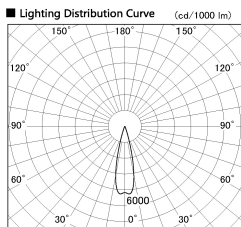

Item no. DD126-2525WB9035-LX

Series Name: Cledy versa L-G
(DD126_AG-LX)

Installation	Recessed mount
Type	Lens type adjustable downlight : Antiglare type
Fixture wattage	24W
Beam angle	25deg
Color Temp.	3500K
CRI	Ra>90
Luminous	1996 lm
Body	Die-castaluminumalloy
Body finish	N/A
Trim finish	Black
Reflector finish	White
IP Rate	IP20
Light source	COB module
Input Voltage	AC220~240V
Dimming Type	Non-Dimmable
Certificate	CE,CCC
Cut Hole	125mm

■ Direct Horizontal Illuminance DD126-2525WB9035-LX

Illuminance Angle	Beam Angle	Vertical Illuminance (lx)
25°	26°	40090
1		10020
2		4450
3		2510
1330		1600
1770		1110
m	1	820
	2	630