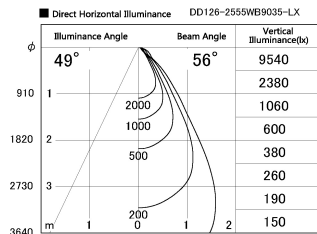

Item no. DD126-2555WB9035-LX

Series Name: Cledy versa L-G  
(DD126\_AG-LX)

Installation	Recessed mount
Type	Lens type adjustable downlight : Antiglare type
Fixture wattage	24W
Beam angle	55deg
Color Temp.	3500K
CRI	Ra>90
Luminous	1894 lm
Body	Die-castaluminumalloy
Body finish	N/A
Trim finish	Black
Reflector finish	White
IP Rate	IP20
Light source	COB module
Input Voltage	AC220~240V
Dimming Type	Non-Dimmable
Certificate	CE,CCC
Cut Hole	125mm