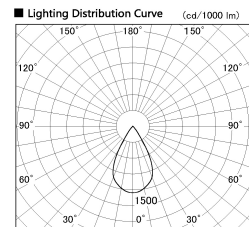

Item no. DD126-2555WB9035-LX

Series Name: Cledy versa L-G  
(DD126\_AG-LX)

Installation	Recessed mount
Type	Lens type adjustable downlight : Antiglare type
Fixture wattage	24W
Beam angle	55deg
Color Temp.	3500K
CRI	Ra>90
Luminous	1894 lm
Body	Die-castaluminumalloy
Body finish	N/A
Trim finish	Black
Reflector finish	White
IP Rate	IP20
Light source	COB module
Input Voltage	AC220~240V
Dimming Type	Non-Dimmable
Certificate	CE,CCC
Cut Hole	125mm