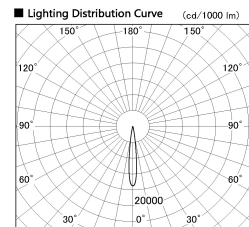

Item no. DD126-2015WB9035-LX

Series Name: Cledy versa L-G  
(DD126\_AG-LX)

■ Direct Horizontal Illuminance DD126-2015WB9035-LX

| φ   | Illuminance Angle | Beam Angle | Vertical Illuminance (lx) |
|-----|-------------------|------------|---------------------------|
| 210 | 12°               | 13°        | 88320                     |
| 1   |                   |            | 22080                     |
| 420 |                   |            | 9810                      |
| 2   |                   |            | 5520                      |
| 630 |                   |            | 3530                      |
| 3   |                   |            | 2450                      |
| 840 |                   |            | 1800                      |
| m   | 1                 | 0          | 1380                      |

|                  |  |
|------------------|--|
| Installation     | Recessed mount                                     |
| Type             | Lens type adjustable<br>downlight : Antiglare type |
| Fixture wattage  | 18.6W  |
| Beam angle       | 14deg  |
| Color Temp.      | 3500K  |
| CRI              | Ra>90  |
| Luminous         | 1463 lm  |
| Body             | Die-castaluminumalloy                              |
| Body finish      | N/A  |
| Trim finish      | Black  |
| Reflector finish | White  |
| IP Rate          | IP20   |
| Light source     | COB module   |
| Input Voltage    | AC220~240V   |
| Dimming Type     | Non-Dimmable                                       |
| Certificate      | CE,CCC   |
| Cut Hole         | 125mm  |