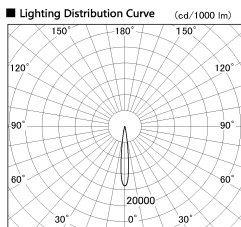

Item no. DD126-2015WB9035-LX

Series Name: Cledy versa L-G  
(DD126\_AG-LX)

|                  |  |
|------------------|--|
| Installation     | Recessed mount                                     |
| Type             | Lens type adjustable<br>downlight : Antiglare type |
| Fixture wattage  | 18.6W  |
| Beam angle       | 14deg  |
| Color Temp.      | 3500K  |
| CRI              | Ra>90  |
| Luminous         | 1463 lm  |
| Body             | Die-castaluminumalloy                              |
| Body finish      | N/A  |
| Trim finish      | Black  |
| Reflector finish | White  |
| IP Rate          | IP20   |
| Light source     | COB module   |
| Input Voltage    | AC220~240V   |
| Dimming Type     | Non-Dimmable                                       |
| Certificate      | CE,CCC   |
| Cut Hole         | 125mm  |

■ Direct Horizontal Illuminance DD126-2015WB9035-LX

| φ   | Illuminance Angle | Beam Angle | Vertical Illuminance(ft) |
|-----|-------------------|------------|--------------------------|
| 210 | 12°               | 13°        | 88320                    |
| 1   |                   |            | 22080                    |
| 420 |                   |            | 9810                     |
| 2   |                   |            | 5520                     |
| 630 |                   |            | 3530                     |
| 3   |                   |            | 2450                     |
| 840 |                   |            | 1800                     |
| m   | 1                 | 0          | 1380                     |