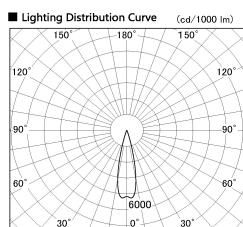

Item no. DD126-2025WB9035-LX

Series Name: Cledy versa L-G
(DD126_AG-LX)

Installation	Recessed mount
Type	Lens type adjustable downlight : Antiglare type
Fixture wattage	18.6W
Beam angle	25deg
Color Temp.	3500K
CRI	Ra>90
Luminous	1550 lm
Body	Die-castaluminumalloy
Body finish	N/A
Trim finish	Black
Reflector finish	White
IP Rate	IP20
Light source	COB module
Input Voltage	AC220~240V
Dimming Type	Non-Dimmable
Certificate	CE,CCC
Cut Hole	125mm

■ Direct Horizontal Illuminance DD126-2025WB9035-LX

Beam Angle	Vertical Illuminance (lx)
25°	31130
26°	7780
10000	3460
5000	1950
2000	1250
1000	860
640	640
490	490