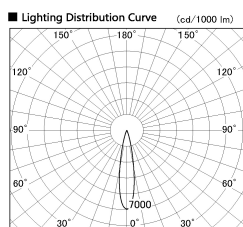

Item no. DD126-1415WB9035-LX

Series Name: Cledy versa L-G
(DD126_AG-LX)

Installation	Recessed mount
Type	Lens type adjustable downlight : Antiglare type
Fixture wattage	14W
Beam angle	19deg
Color Temp.	3500K
CRI	Ra>90
Luminous	1197 lm
Body	Die-castaluminumalloy
Body finish	N/A
Trim finish	Black
Reflector finish	White
IP Rate	IP20
Light source	COB module
Input Voltage	AC220~240V
Dimming Type	Non-Dimmable
Certificate	CE,CCC
Cut Hole	100mm

■ Direct Horizontal Illuminance DD126-1415WB9035-LX

Illuminance Angle	Beam Angle	Vertical Illuminance (lx)
19°	20°	33420
		8350
		3710
		2090
		1340
		930
		680
		520