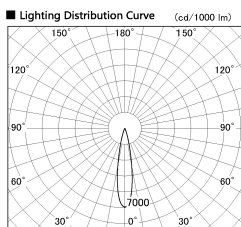

Item no. DD126-1415WB9035-LX

Series Name: Cledy versa L-G
(DD126_AG-LX)

Installation	Recessed mount
Type	Lens type adjustable downlight : Antiglare type
Fixture wattage	14W
Beam angle	19deg
Color Temp.	3500K
CRI	Ra>90
Luminous	1197 lm
Body	Die-castaluminumalloy
Body finish	N/A
Trim finish	Black
Reflector finish	White
IP Rate	IP20
Light source	COB module
Input Voltage	AC220~240V
Dimming Type	Non-Dimmable
Certificate	CE,CCC
Cut Hole	100mm

■ Direct Horizontal Illuminance DD126-1415WB9035-LX

Illuminance Angle	Beam Angle	Vertical Illuminance (lx)
19°	20°	33420
		8350
		3710
		2090
		1340
		930
		680
		520