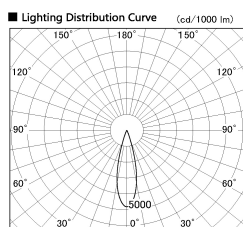

Item no. DD126-1425WB9035-LX

Series Name: Cledy versa L-G
(DD126_AG-LX)

Installation	Recessed mount
Type	Lens type adjustable downlight : Antiglare type
Fixture wattage	14W
Beam angle	26deg
Color Temp.	3500K
CRI	Ra>90
Luminous	1324 lm
Body	Die-castaluminumalloy
Body finish	N/A
Trim finish	Black
Reflector finish	White
IP Rate	IP20
Light source	COB module
Input Voltage	AC220~240V
Dimming Type	Non-Dimmable
Certificate	CE,CCC
Cut Hole	100mm

■ Direct Horizontal Illuminance DD126-1425WB9035-LX

Illuminance Angle	Beam Angle	Vertical Illuminance (lx)
25°	26°	25650
440	1	6410
1000		2850
5000		1600
2000		1030
800	2	710
1330	3	520
1770	m	400