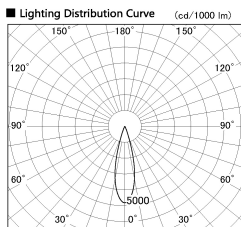

Item no. DD126-1425WB9035-LX

Series Name: Cledy versa L-G
(DD126_AG-LX)

Installation	Recessed mount
Type	Lens type adjustable downlight : Antiglare type
Fixture wattage	14W
Beam angle	26deg
Color Temp.	3500K
CRI	Ra>90
Luminous	1324 lm
Body	Die-castaluminumalloy
Body finish	N/A
Trim finish	Black
Reflector finish	White
IP Rate	IP20
Light source	COB module
Input Voltage	AC220~240V
Dimming Type	Non-Dimmable
Certificate	CE,CCC
Cut Hole	100mm

■ Direct Horizontal Illuminance DD126-1425WB9035-LX

Illuminance Angle	Beam Angle	Vertical Illuminance (lx)
25°	26°	25650
1		6410
10000		2850
5000		1600
2000		1030
800		710
1330		520
3		400
1770		