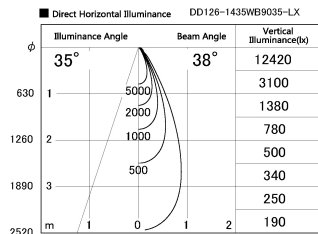

Item no. DD126-1435WB9035-LX

Series Name: Cledy versa L-G
(DD126_AG-LX)

Installation	Recessed mount
Type	Lens type adjustable downlight : Antiglare type
Fixture wattage	14W
Beam angle	38deg
Color Temp.	3500K
CRI	Ra>90
Luminous	1267 lm
Body	Die-castaluminumalloy
Body finish	N/A
Trim finish	Black
Reflector finish	White
IP Rate	IP20
Light source	COB module
Input Voltage	AC220~240V
Dimming Type	Non-Dimmable
Certificate	CE,CCC
Cut Hole	100mm