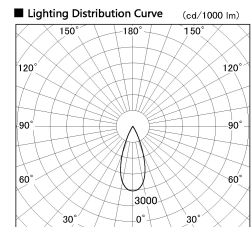

Item no. DD126-1435WB9035-LX

Series Name: Cledy versa L-G
(DD126_AG-LX)

Installation	Recessed mount
Type	Lens type adjustable downlight : Antiglare type
Fixture wattage	14W
Beam angle	38deg
Color Temp.	3500K
CRI	Ra>90
Luminous	1267 lm
Body	Die-castaluminumalloy
Body finish	N/A
Trim finish	Black
Reflector finish	White
IP Rate	IP20
Light source	COB module
Input Voltage	AC220~240V
Dimming Type	Non-Dimmable
Certificate	CE,CCC
Cut Hole	100mm