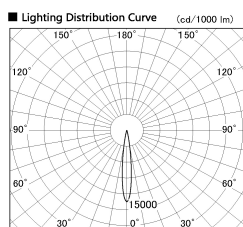

Item no. DD126-0815WB9035-LX

Series Name: Cledy versa L-G
(DD126_AG-LX)

Installation	Recessed mount
Type	Lens type adjustable downlight : Antiglare type
Fixture wattage	7.4W
Beam angle	14deg
Color Temp.	3500K
CRI	Ra>90
Luminous	620 lm
Body	Die-castaluminumalloy
Body finish	N/A
Trim finish	Black
Reflector finish	White
IP Rate	IP20
Light source	COB module
Input Voltage	AC220~240V
Dimming Type	Non-Dimmable
Certificate	CE,CCC
Cut Hole	100mm

■ Direct Horizontal Illuminance DD126-0815WB9035-LX

φ	Illuminance Angle	Beam Angle	Vertical Illuminance (lx)
13°	14°		33690
1			8420
2			3740
3			2110
450			1350
680			940
910			690
m	1	0	530