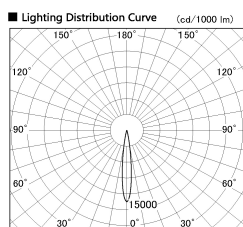

Item no. DD126-0815WB9035-LX

Series Name: Cledy versa L-G
(DD126_AG-LX)

Installation	Recessed mount
Type	Lens type adjustable downlight : Antiglare type
Fixture wattage	7.4W
Beam angle	14deg
Color Temp.	3500K
CRI	Ra>90
Luminous	620 lm
Body	Die-castaluminumalloy
Body finish	N/A
Trim finish	Black
Reflector finish	White
IP Rate	IP20
Light source	COB module
Input Voltage	AC220~240V
Dimming Type	Non-Dimmable
Certificate	CE,CCC
Cut Hole	100mm

■ Direct Horizontal Illuminance DD126-0815WB9035-LX

φ	Illuminance Angle	Beam Angle	Vertical Illuminance(ft)
1	13°	14°	33690
2			8420
3			3740
4			2110
5			1350
6			940
8			690
10			530