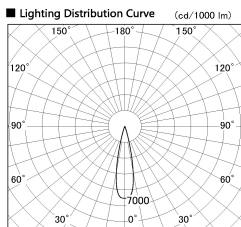

Item no. DD126-0825WB9035-LX

Series Name: Cledy versa L-G
(DD126_AG-LX)

Installation	Recessed mount
Type	Lens type adjustable downlight : Antiglare type
Fixture wattage	7.4W
Beam angle	22deg
Color Temp.	3500K
CRI	Ra>90
Luminous	674 lm
Body	Die-castaluminumalloy
Body finish	N/A
Trim finish	Black
Reflector finish	White
IP Rate	IP20
Light source	COB module
Input Voltage	AC220~240V
Dimming Type	Non-Dimmable
Certificate	CE,CCC
Cut Hole	100mm

■ Direct Horizontal Illuminance DD126-0825WB9035-LX

Illuminance Angle	Beam Angle	Vertical Illuminance (lx)
21°	23°	17160
370	1	4290
740	2	1910
1110	3	1070
1480	m	690
	1	480
	0	350
	1	270
	2	270