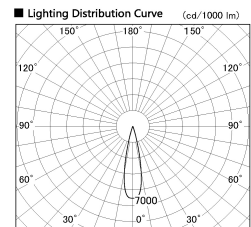

Item no. DD126-0825WB9035-LX

Series Name: Cledy versa L-G  
(DD126\_AG-LX)

Direct Horizontal Illuminance DD126-0825WB9035-LX

Illuminance Angle	Beam Angle	Vertical Illuminance (lx)
21°	23°	17160
370	1	4290
740	2	1910
1110	3	1070
1480	m	690
	1	480
	0	350
	1	270
	2	270

Installation	Recessed mount
Type	Lens type adjustable downlight : Antiglare type
Fixture wattage	7.4W
Beam angle	22deg
Color Temp.	3500K
CRI	Ra>90
Luminous	674 lm
Body	Die-castaluminumalloy
Body finish	N/A
Trim finish	Black
Reflector finish	White
IP Rate	IP20
Light source	COB module
Input Voltage	AC220~240V
Dimming Type	Non-Dimmable
Certificate	CE,CCC
Cut Hole	100mm