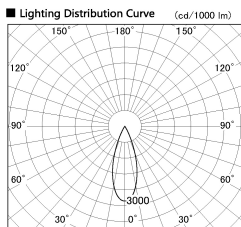

Item no. DD126-0835WB9035-LX

Series Name: Cledy versa L-G
(DD126_AG-LX)

■ Direct Horizontal Illuminance DD126-0835WB9035-LX

Illuminance Angle	Beam Angle	Vertical Illuminance (lx)
32°	35°	7340
1		1830
2		820
3		460
2280		290
		200
		150
		110

Installation	Recessed mount
Type	Lens type adjustable downlight : Antiglare type
Fixture wattage	7.4W
Beam angle	34deg
Color Temp.	3500K
CRI	Ra>90
Luminous	647 lm
Body	Die-castaluminumalloy
Body finish	N/A
Trim finish	Black
Reflector finish	White
IP Rate	IP20
Light source	COB module
Input Voltage	AC220~240V
Dimming Type	Non-Dimmable
Certificate	CE,CCC
Cut Hole	100mm