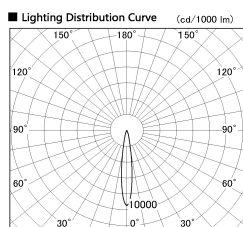

Item no. DD126-4015WB9040-LX

Series Name: Cledy versa L-G
(DD126_AG-LX)

Installation	Recessed mount
Type	Lens type adjustable downlight : Antiglare type
Fixture wattage	38.5W
Beam angle	15deg
Color Temp.	4000K
CRI	Ra>90
Luminous	3358 lm
Body	Die-castaluminumalloy
Body finish	N/A
Trim finish	Black
Reflector finish	White
IP Rate	IP20
Light source	COB module
Input Voltage	AC220~240V
Dimming Type	Non-Dimmable
Certificate	CE,CCC
Cut Hole	150mm

■ Direct Horizontal Illuminance DD126-4015WB9040-LX

φ	Illuminance Angle	Beam Angle	Vertical Illuminance(ft)
1	14°	15°	128160
240			32040
			14240
490			8010
			5130
730			3560
			2620
980			2000