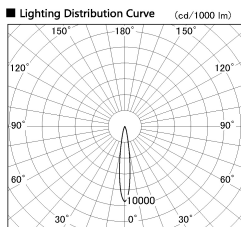

Item no. DD126-4015WB9040-LX

Series Name: Cledy versa L-G  
(DD126\_AG-LX)

Installation	Recessed mount
Type	Lens type adjustable downlight : Antiglare type
Fixture wattage	38.5W
Beam angle	15deg
Color Temp.	4000K
CRI	Ra>90
Luminous	3358 lm
Body	Die-castaluminumalloy
Body finish	N/A
Trim finish	Black
Reflector finish	White
IP Rate	IP20
Light source	COB module
Input Voltage	AC220~240V
Dimming Type	Non-Dimmable
Certificate	CE,CCC
Cut Hole	150mm

■ Direct Horizontal Illuminance DD126-4015WB9040-LX

Illuminance Angle	Beam Angle	Vertical Illuminance (lx)
14°	15°	128160
1		32040
		14240
2		8010
3		5130
3560		2620
2000		2000