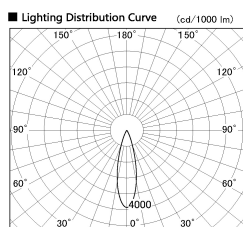

Item no. DD126-4025WB9040-LX

Series Name: Cledy versa L-G
(DD126_AG-LX)

Installation	Recessed mount
Type	Lens type adjustable downlight : Antiglare type
Fixture wattage	38.5W
Beam angle	27deg
Color Temp.	4000K
CRI	Ra>90
Luminous	3668 lm
Body	Die-castaluminumalloy
Body finish	N/A
Trim finish	Black
Reflector finish	White
IP Rate	IP20
Light source	COB module
Input Voltage	AC220~240V
Dimming Type	Non-Dimmable
Certificate	CE,CCC
Cut Hole	150mm

■ Direct Horizontal Illuminance DD126-4025WB9040-LX

Illuminance Angle	Beam Angle	Vertical Illuminance (lx)
25°	27°	57330
440	1	14330
800	2	6370
1330	3	3580
1770	m	2290
	1	1590
	2	1170
	3	900