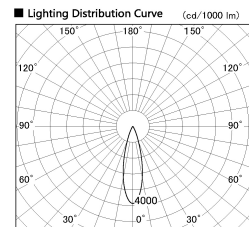

Item no. DD126-4025WB9040-LX

Series Name: Cledy versa L-G  
(DD126\_AG-LX)

■ Direct Horizontal Illuminance DD126-4025WB9040-LX

Illuminance Angle	Beam Angle	Vertical Illuminance (lx)
25°	27°	57330
		14330
		6370
		3580
		2290
		1590
		1170
		900

Installation	Recessed mount
Type	Lens type adjustable downlight : Antiglare type
Fixture wattage	38.5W
Beam angle	27deg
Color Temp.	4000K
CRI	Ra>90
Luminous	3668 lm
Body	Die-castaluminumalloy
Body finish	N/A
Trim finish	Black
Reflector finish	White
IP Rate	IP20
Light source	COB module
Input Voltage	AC220~240V
Dimming Type	Non-Dimmable
Certificate	CE,CCC
Cut Hole	150mm