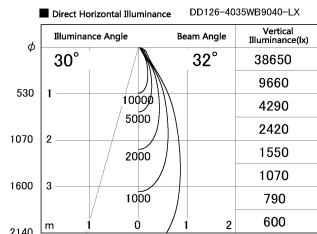

Item no. DD126-4035WB9040-LX

Series Name: Cledy versa L-G
(DD126_AG-LX)

Installation	Recessed mount
Type	Lens type adjustable downlight : Antiglare type
Fixture wattage	38.5W
Beam angle	32deg
Color Temp.	4000K
CRI	Ra>90
Luminous	3620 lm
Body	Die-castaluminumalloy
Body finish	N/A
Trim finish	Black
Reflector finish	White
IP Rate	IP20
Light source	COB module
Input Voltage	AC220~240V
Dimming Type	Non-Dimmable
Certificate	CE,CCC
Cut Hole	150mm