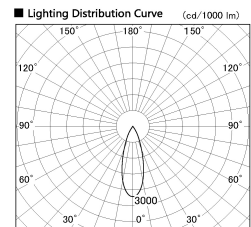

Item no. DD126-4035WB9040-LX

Series Name: Cledy versa L-G
(DD126_AG-LX)

Installation	Recessed mount
Type	Lens type adjustable downlight : Antiglare type
Fixture wattage	38.5W
Beam angle	32deg
Color Temp.	4000K
CRI	Ra>90
Luminous	3620 lm
Body	Die-castaluminumalloy
Body finish	N/A
Trim finish	Black
Reflector finish	White
IP Rate	IP20
Light source	COB module
Input Voltage	AC220~240V
Dimming Type	Non-Dimmable
Certificate	CE,CCC
Cut Hole	150mm