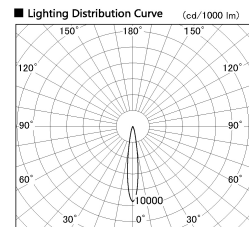

Item no. DD126-3715WB9040-LX

Series Name: Cledy versa L-G
(DD126_AG-LX)

■ Direct Horizontal Illuminance DD126-3715WB9035-LX

Illuminance Angle	Beam Angle	Vertical Illuminance (lx)
14°	15°	122430
1		30610
2		13600
3		7650
4		4900
5		3400
6		2500
7		1910

Installation	Recessed mount
Type	Lens type adjustable downlight : Antiglare type
Fixture wattage	35.5W
Beam angle	15deg
Color Temp.	4000K
CRI	Ra>90
Luminous	3208 lm
Body	Die-castaluminumalloy
Body finish	N/A
Trim finish	Black
Reflector finish	White
IP Rate	IP20
Light source	COB module
Input Voltage	AC220~240V
Dimming Type	Non-Dimmable
Certificate	CE,CCC
Cut Hole	150mm