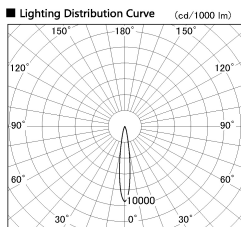

Item no. DD126-3715WB9040-LX

Series Name: Cledy versa L-G  
(DD126\_AG-LX)

Installation	Recessed mount
Type	Lens type adjustable downlight : Antiglare type
Fixture wattage	35.5W
Beam angle	15deg
Color Temp.	4000K
CRI	Ra>90
Luminous	3208 lm
Body	Die-castaluminumalloy
Body finish	N/A
Trim finish	Black
Reflector finish	White
IP Rate	IP20
Light source	COB module
Input Voltage	AC220~240V
Dimming Type	Non-Dimmable
Certificate	CE,CCC
Cut Hole	150mm

■ Direct Horizontal Illuminance DD126-3715WB9035-LX

Illuminance Angle	Beam Angle	Vertical Illuminance (lx)
14°	15°	122430
1		30610
2		13600
3		7650
4		4900
5		3400
6		2500
7		1910