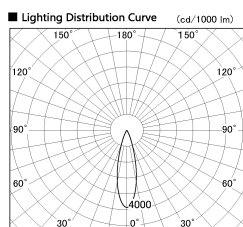

Item no. DD126-3725WB9040-LX

Series Name: Cledy versa L-G
(DD126_AG-LX)

Installation	Recessed mount
Type	Lens type adjustable downlight : Antiglare type
Fixture wattage	35.5W
Beam angle	27deg
Color Temp.	4000K
CRI	Ra>90
Luminous	3490 lm
Body	Die-castaluminumalloy
Body finish	N/A
Trim finish	Black
Reflector finish	White
IP Rate	IP20
Light source	COB module
Input Voltage	AC220~240V
Dimming Type	Non-Dimmable
Certificate	CE,CCC
Cut Hole	150mm

■ Direct Horizontal Illuminance DD126-3725WB9040-LX

φ	Illuminance Angle	Beam Angle	Vertical Illuminance(lx)	
440	25°	27°	54550	
1			13640	
800			6060	
2			3410	
1330			2180	
3			1520	
1770			1110	
m	1	1	2	850