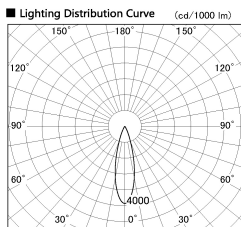

Item no. DD126-3725WB9040-LX

Series Name: Cledy versa L-G
(DD126_AG-LX)

Installation	Recessed mount
Type	Lens type adjustable downlight : Antiglare type
Fixture wattage	35.5W
Beam angle	27deg
Color Temp.	4000K
CRI	Ra>90
Luminous	3490 lm
Body	Die-castaluminumalloy
Body finish	N/A
Trim finish	Black
Reflector finish	White
IP Rate	IP20
Light source	COB module
Input Voltage	AC220~240V
Dimming Type	Non-Dimmable
Certificate	CE,CCC
Cut Hole	150mm

■ Direct Horizontal Illuminance DD126-3725WB9040-LX

φ	Illuminance Angle	Beam Angle	Vertical Illuminance(lx)
440	25°	27°	54550
1			13640
800			6060
2			3410
1330			2180
3			1520
1770			1110
m	1	1	850