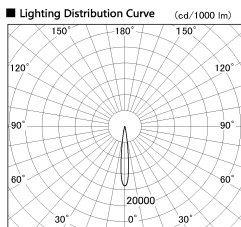

Item no. DD126-2515WB9040-LX

Series Name: Cledy versa L-G
(DD126_AG-LX)

Installation	Recessed mount
Type	Lens type adjustable downlight : Antiglare type
Fixture wattage	24W
Beam angle	14deg
Color Temp.	4000K
CRI	Ra>90
Luminous	1920 lm
Body	Die-castaluminumalloy
Body finish	N/A
Trim finish	Black
Reflector finish	White
IP Rate	IP20
Light source	COB module
Input Voltage	AC220~240V
Dimming Type	Non-Dimmable
Certificate	CE,CCC
Cut Hole	125mm

■ Direct Horizontal Illuminance DD126-2515WB9040-LX

φ	Illuminance Angle	Beam Angle	Vertical Illuminance (lx)
210	12°	13°	115910
1	5000		28980
2	2000		12880
420	1000		7240
2	500		4640
630	3		3220
3	2		2370
840	m	1 2	1810