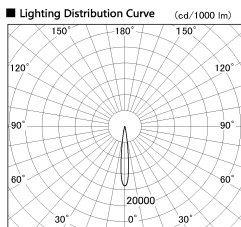

Item no. DD126-2515WB9040-LX

Series Name: Cledy versa L-G
(DD126_AG-LX)

Installation	Recessed mount
Type	Lens type adjustable downlight : Antiglare type
Fixture wattage	24W
Beam angle	14deg
Color Temp.	4000K
CRI	Ra>90
Luminous	1920 lm
Body	Die-castaluminumalloy
Body finish	N/A
Trim finish	Black
Reflector finish	White
IP Rate	IP20
Light source	COB module
Input Voltage	AC220~240V
Dimming Type	Non-Dimmable
Certificate	CE,CCC
Cut Hole	125mm

■ Direct Horizontal Illuminance DD126-2515WB9040-LX

φ	Illuminance Angle	Beam Angle	Vertical Illuminance(lx)	
210	12°	13°	115910	
1	50000		28980	
2	20000		12880	
420	10000		7240	
2	5000		4640	
630			3220	
3			2370	
840	m	1 2,0	1 2	1810