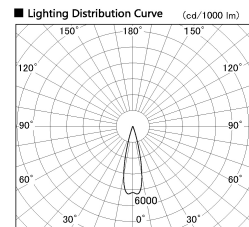

Item no. DD126-2525WB9040-LX

Series Name: Cledy versa L-G  
(DD126\_AG-LX)

■ Direct Horizontal Illuminance DD126-2525WB9040-LX

Illuminance Angle	Beam Angle	Vertical Illuminance (lx)
25°	26°	40850
1		10210
2		4540
3		2550
1330		1630
1770		1130
m	1	0
	2	640

Installation	Recessed mount
Type	Lens type adjustable downlight : Antiglare type
Fixture wattage	24W
Beam angle	25deg
Color Temp.	4000K
CRI	Ra>90
Luminous	2034 lm
Body	Die-castaluminumalloy
Body finish	N/A
Trim finish	Black
Reflector finish	White
IP Rate	IP20
Light source	COB module
Input Voltage	AC220~240V
Dimming Type	Non-Dimmable
Certificate	CE,CCC
Cut Hole	125mm